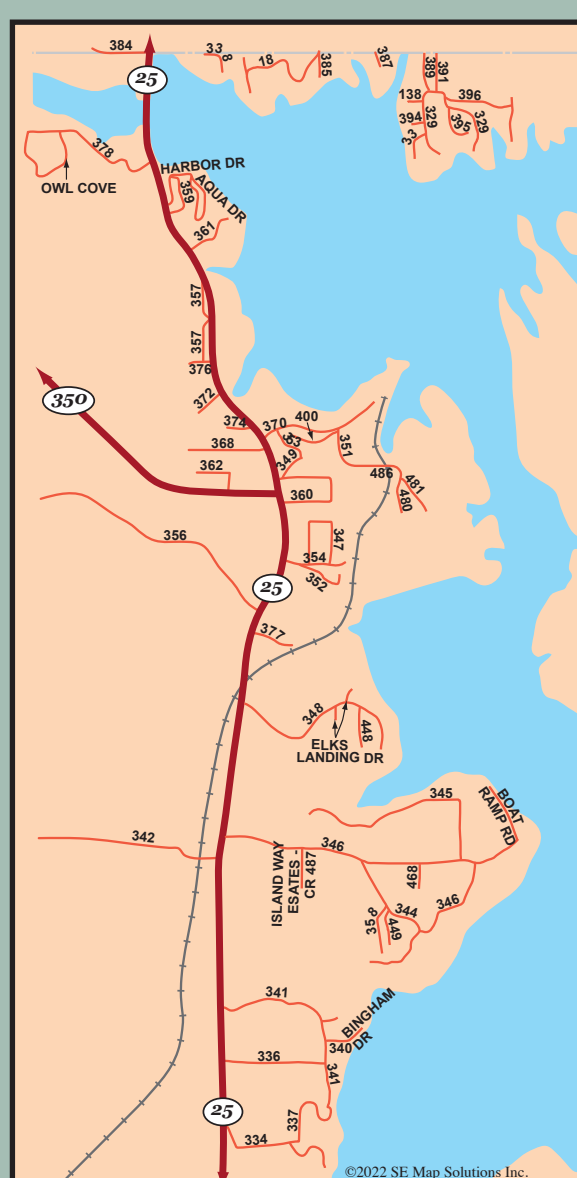

TISHOMINGO COUNTY MISSISSIPPI

Denotes Districts
1 2 3 4 5

1. **POINTS OF INTEREST**
1. YELLOW CREEK PORT H38
  2. TRI STATE COMMERCE PARK H 108
  3. TISHOMINGO CO. HIGH SCHOOL F24
  4. EASTPORT RESORT AREA P30
  5. MILL CREEK RESORT AREA O26
  6. J.P. COLEMAN STATE PARK K32
  7. AQUA MARINA G37
  8. TISHOMINGO STATE PARK K12
  9. TISHOMINGO CO. VOTING CENTER H14
  10. WOODALL MOUNTAIN H53
  11. BAY SPRINGS C5
  12. PICKWICK PINES RESORT E,F36
  13. PICKWICK PINES MARINA G35
  14. UNION HARBOR RESORT & MARINA N31
  15. GRAND HARBOR H37
  16. BAY SPRINGS LAKE VISITOR CENTER MUSEUM D7
  17. PINEY GROVE CAMPGROUND H35
  18. GOAT ISLAND CAMPGROUND H43.35
  19. HILLS OF THE BEAR O29
  20. CROWS NECK ENVIRONMENTAL EDUCATION & CONFERENCE CENTER E10

1. **FIRE STATIONS**
2. BELMONT H4
   - BURNSVILLE C28
   - CRIBBERS BRANCH H15
   - COLEMAN PARK J23
   - DENNIS H17
   - EASTPORT/MILL CREEK M27
   - GOLDEN K23
   - HARMONY CENTRAL H127
   - HOLT SPUR E22
   - IUKA J23
   - MIDWAY H19
   - NORTH CROSS ROADS F32
   - PADEN F14
   - SNOWDOWNS/PLEASANT HILL M27
   - SOUTH TISHOMINGO G1
   - TISHOMINGO H12
   - VALLEY GROVE L8

Tishomingo County Electric Power Association

662-423-3646
After Hours
662-423-3384

www.tcepa.com

205 Constitution
P.O. Box 560
Iuka, MS 38852

Tishomingo Connect

powered by Tishomingo County EPA

Special thanks to Cook Coggin Engineers, Inc. for supplying the updates for this map.

COOK COGGIN ENGINEERS, INC.
CONSULTANTS

Phone: (662)842-7361 Fax: (662)842-2367 www.cookcoggin.com

TISHOMINGO COUNTY BOARD OF SUPERVISORS

ERIC BOOKER . . . . . First District
NICKY McRAE . . Second District
MICHAEL BUSBY . . Third District
JEFF HOLT . . . . . Fourth District
GREG COLLIER . . . . . Fifth District

662-423-7032
1008 BATTLEGROUND DR.
IUKA, MISSISSIPPI 38852

Map of IUKA

TISHOMINGO COUNTY MISSISSIPPI

2022
A Publication of SE Map Solutions, Inc.
1-800-776-4950 | f